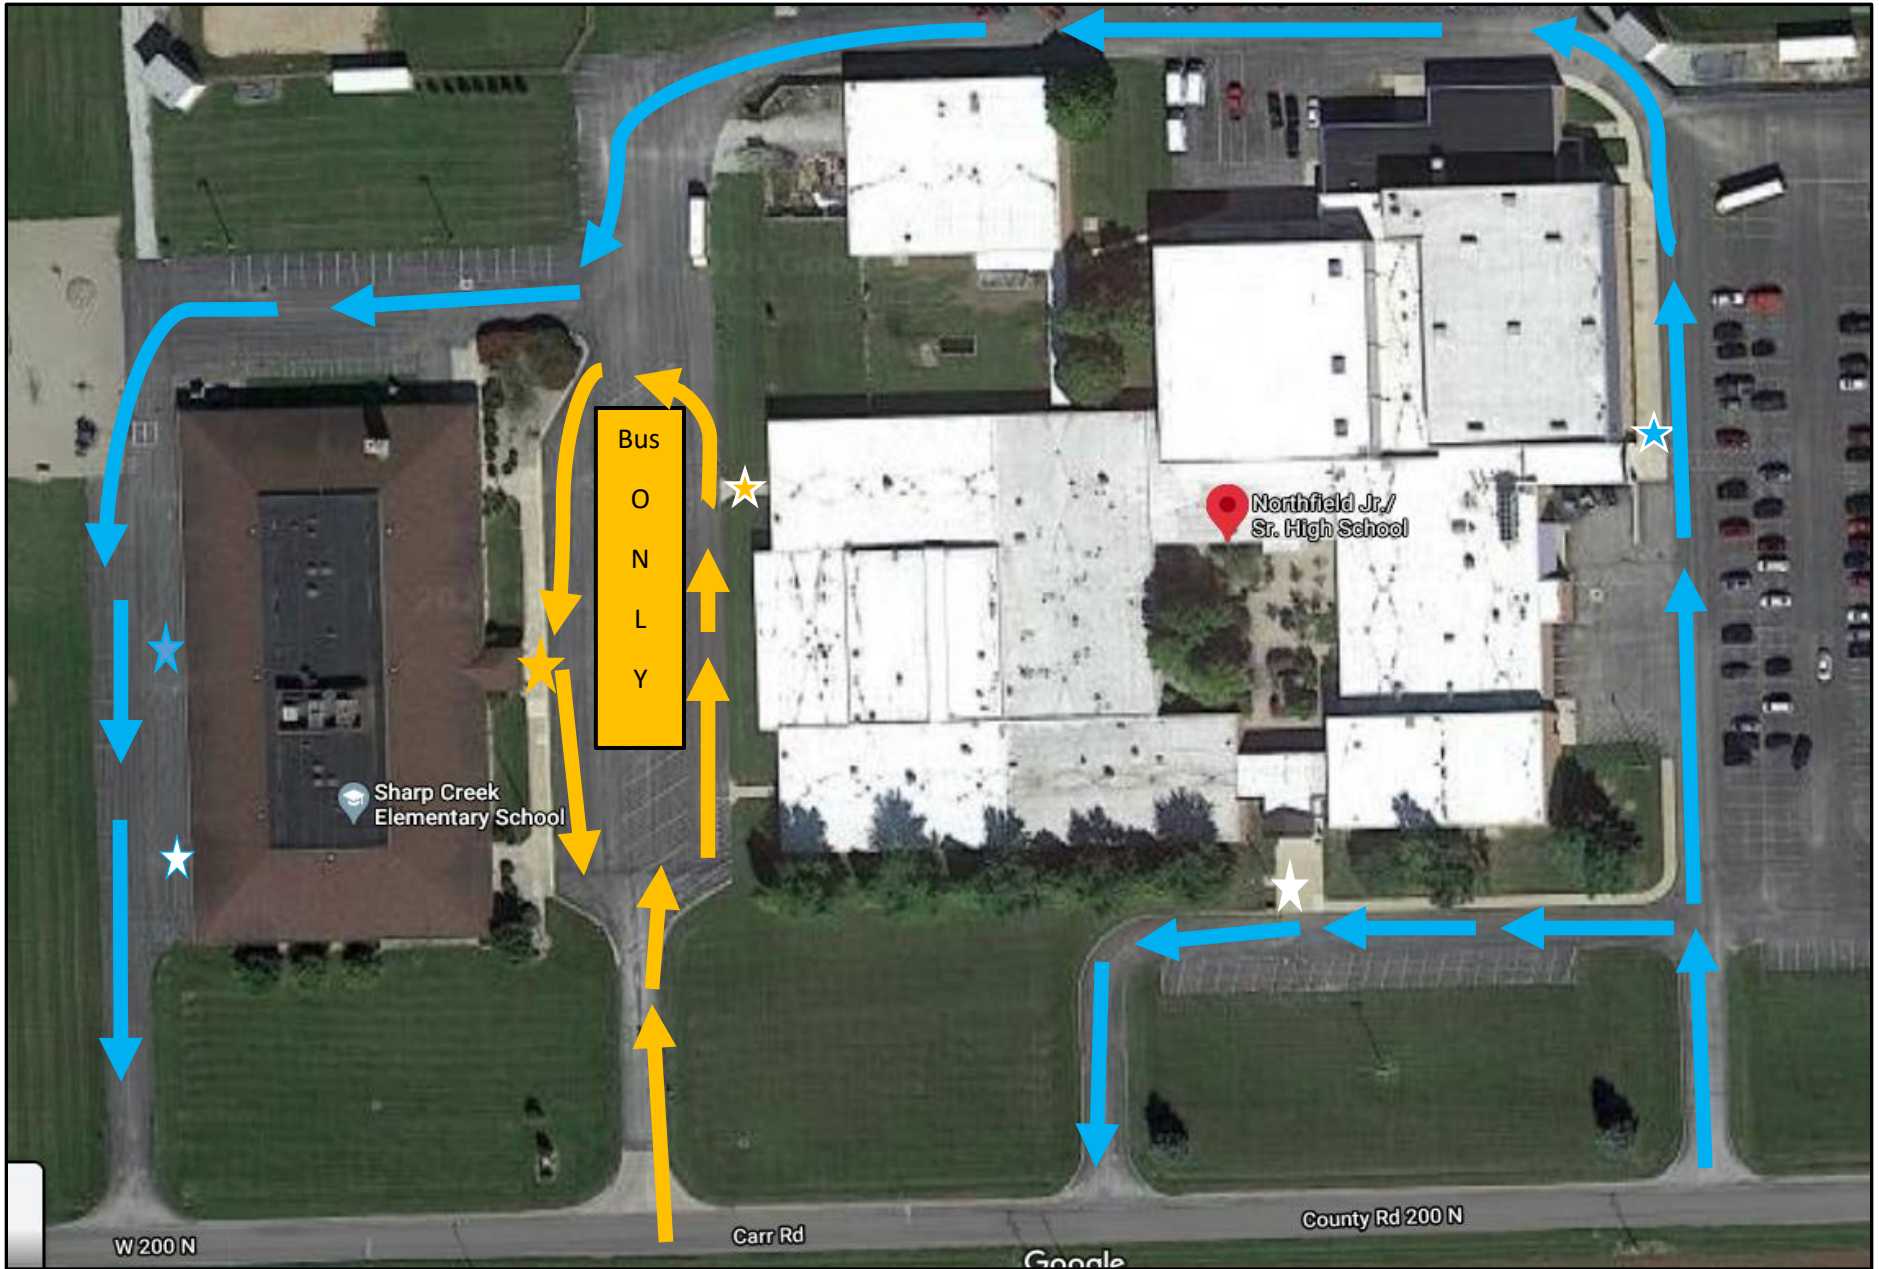

Northfield Jr./Sr. High School & Sharp Creek Elem. Bus & Parent Drop off/Pick up

- ★ Student AM Drop off Sharp Creek Elem.    ★ Student PM Pick up Sharp Creek Elem.    — Parent Traffic Flow NHS/SCE
- ★ Parents with Northfield and Sharp Creek Students Drop off East Gym    ★ Parents with NHS student only drop off at front Entrance
- Bus Traffic Flow    ★ Northfield H.S. Bus AM Drop off    ★ Sharp Creek Elem. Bus AM Drop off